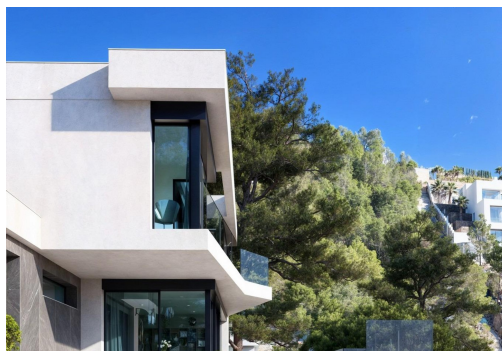

REF: RD-49232

Novostavba · Villa · Benissa

4 LOŽNICE

5 KOUPELNY

436M²

1.530M²

ANO

B