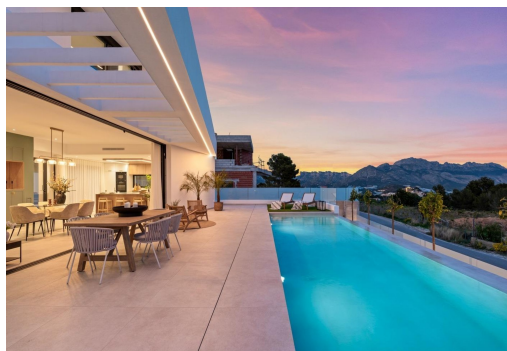

REF: RD-96730

Novostavba · Villa · Polop

3 LOŽNICE

3 KOUPELNY

306M²

366M²

ANO

A