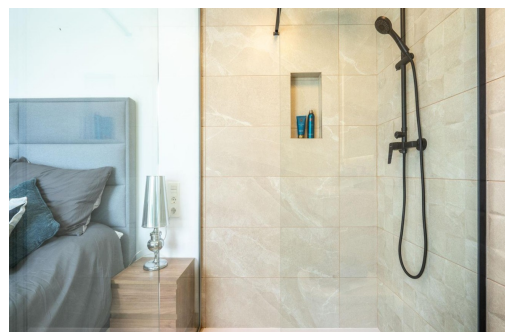

Klíčové vlastnosti

- Ložnice: 3
- Postaveno: 122m²
- Energetické hodnocení: B
- Koupelny: 3
- Pozemek: 242m²

Vlastnosti

- Air Conditioning: Pre-Installed
- Double Bedrooms: 3
- Gated
- Near Golf / Golf Resort Property
- Number of Parking Spaces: 1
- Private Pool
- Useable Build Space: 110 Msq.
- Beach: 15000 Meters
- Garden
- Location: Rural
- Near Schools
- Parking - Space
- Terrace: 40 Msq.