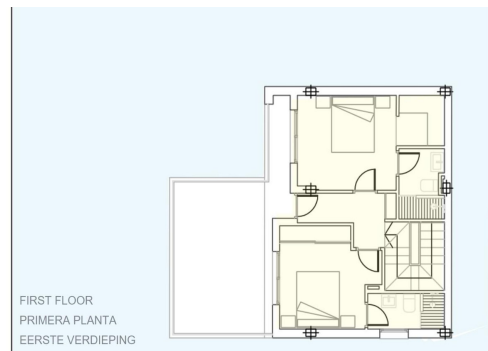

REF: RD-56728

Novostavba · Villa · Torre Pacheco

3 LOŽNICE

3 KOUPELNY

122M²

242M²

ANO

B