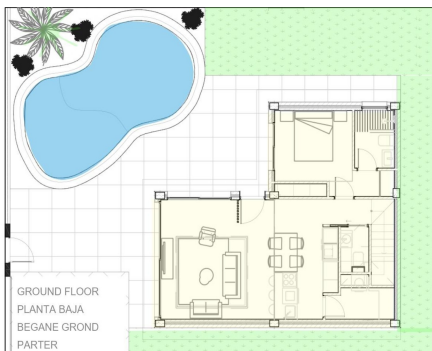

REF: RD-56728

Novostavba · Villa · Torre Pacheco

3 LOŽNICE

3 KOUPELNY

122M²

242M²

ANO

B

Klíčové vlastnosti

- Ložnice: 3
- Postaveno: 122m²
- Energetické hodnocení: B
- Koupelny: 3
- Pozemek: 242m²

Vlastnosti

- Air Conditioning: Pre-Installed
- Double Bedrooms: 3
- Gated
- Near Golf / Golf Resort Property
- Number of Parking Spaces: 1
- Private Pool
- Useable Build Space: 110 Msq.
- Beach: 15000 Meters
- Garden
- Location: Rural
- Near Schools
- Parking - Space
- Terrace: 40 Msq.