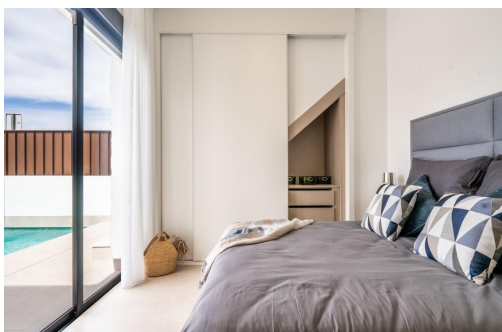

Klíčové vlastnosti

- Ložnice: 3
- Postaveno: 122m²
- Energetické hodnocení: B
- Koupelny: 3
- Pozemek: 242m²

Vlastnosti

- Air Conditioning: Pre-Installed
- Double Bedrooms: 3
- Gated
- Near Golf / Golf Resort Property
- Number of Parking Spaces: 1
- Private Pool
- Useable Build Space: 110 Msq.
- Beach: 15000 Meters
- Garden
- Location: Rural
- Near Schools
- Parking - Space
- Terrace: 40 Msq.