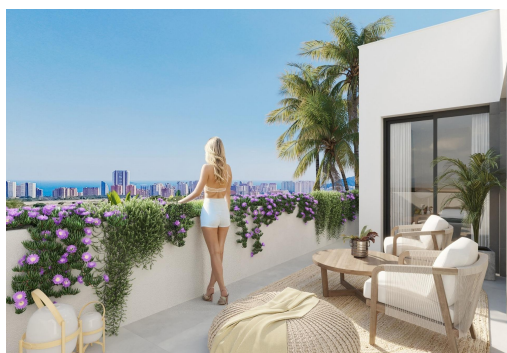

REF: RD-58402

Novostavba · Villa · Finestrat

5 LOŽNICE

4 KOUPELNY

348M²

350M²

ANO

B