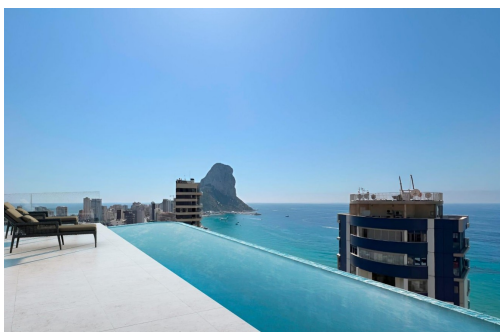

Klíčové vlastnosti

- Ložnice: 1
- Postaveno: 112m²
- Koupelny: 1
- Energetické hodnocení: B

Vlastnosti

- Air Conditioning: Yes
- Communal Pool
- Elevator/Lift
- Gym
- Location: Coastal, Urbanisation
- Near Commercial Center
- Near Trees
- Terrace: 45 Msq.
- Beach: 400 Meters
- Double Bedrooms: 1
- Gated
- Jacuzzi
- Near Bus Route
- Near Schools
- Parking - Space
- Useable Build Space: 66 Msq.