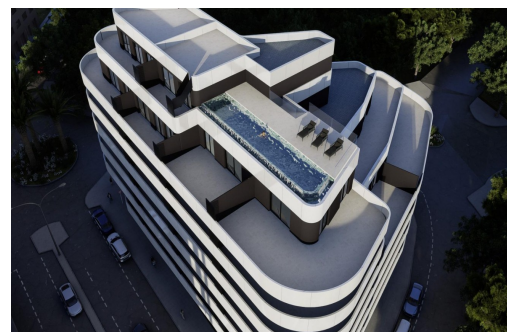

REF: RD-72355

Novostavba · Penthouse · Calpe

1 LOŽNICE

1 KOUPELNY

112M²

0M²

ANO

B

Klíčové vlastnosti

- Ložnice: 1
- Postaveno: 112m²
- Koupelny: 1
- Energetické hodnocení: B

Vlastnosti

- Air Conditioning: Yes
- Communal Pool
- Elevator/Lift
- Gym
- Location: Coastal, Urbanisation
- Near Commercial Center
- Near Trees
- Terrace: 45 Msq.
- Beach: 400 Meters
- Double Bedrooms: 1
- Gated
- Jacuzzi
- Near Bus Route
- Near Schools
- Parking - Space
- Useable Build Space: 66 Msq.