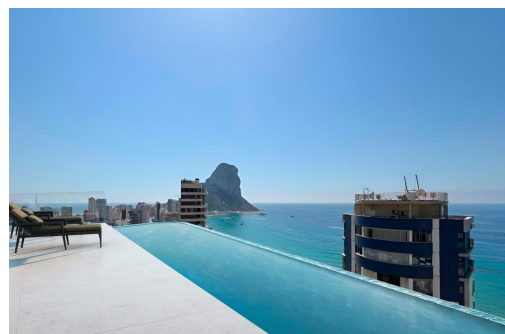

Klíčové vlastnosti

- Ložnice: 3
- Postaveno: 154m²
- Koupelny: 2
- Energetické hodnocení: B

Vlastnosti

- Air Conditioning: Yes
- Communal Pool
- Elevator/Lift
- Gym
- Location: Coastal, Urbanisation
- Near Commercial Center
- Near Trees
- Terrace: 41 Msq.
- Beach: 400 Meters
- Double Bedrooms: 3
- Gated
- Jacuzzi
- Near Bus Route
- Near Schools
- Parking - Space
- Useable Build Space: 113 Msq.