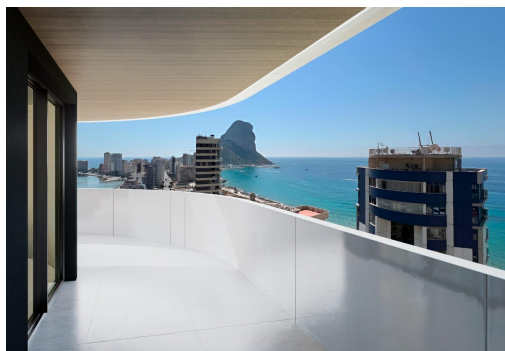

REF: RD-46570

Novostavba · Apartment · Calpe

3 LOŽNICE

2 KOUPELNY

154M²

0M²

ANO

B