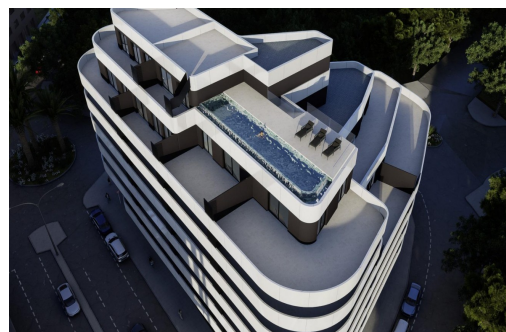

Klíčové vlastnosti

- Ložnice: 2
- Postaveno: 105m²
- Koupelny: 2
- Energetické hodnocení: B

Vlastnosti

- Air Conditioning: Yes
- Communal Pool
- Elevator/Lift
- Gym
- Location: Coastal, Urbanisation
- Near Commercial Center
- Near Trees
- Terrace: 24 Msq.
- Beach: 400 Meters
- Double Bedrooms: 2
- Gated
- Jacuzzi
- Near Bus Route
- Near Schools
- Parking - Space
- Useable Build Space: 94 Msq.