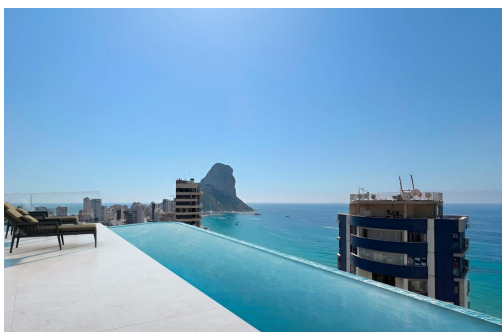

Klíčové vlastnosti

- Ložnice: 2
- Postaveno: 105m²
- Koupelny: 2
- Energetické hodnocení: B

Vlastnosti

- Air Conditioning: Yes
- Communal Pool
- Elevator/Lift
- Gym
- Location: Coastal, Urbanisation
- Near Commercial Center
- Near Trees
- Terrace: 24 Msq.
- Beach: 400 Meters
- Double Bedrooms: 2
- Gated
- Jacuzzi
- Near Bus Route
- Near Schools
- Parking - Space
- Useable Build Space: 94 Msq.