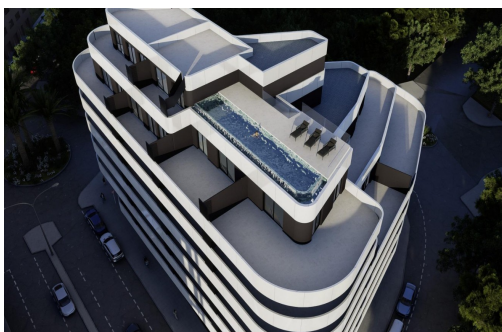

REF: RD-92985

Novostavba · Apartment · Calpe

  
2 LOŽNICE

  
2 KOUPELNY

  
111M<sup>2</sup>

  
0M<sup>2</sup>

  
ANO

  
B

## Vlastnosti

- Beach: 400 Meters
- Double Bedrooms: 2
- Gated
- Jacuzzi
- Near Bus Route
- Near Schools
- Parking - Space
- Useable Build Space: 104 Msq.
- Communal Pool
- Elevator/Lift
- Gym
- Location: Coastal, Urbanisation
- Near Commercial Center
- Near Trees
- Terrace: 7 Msq.