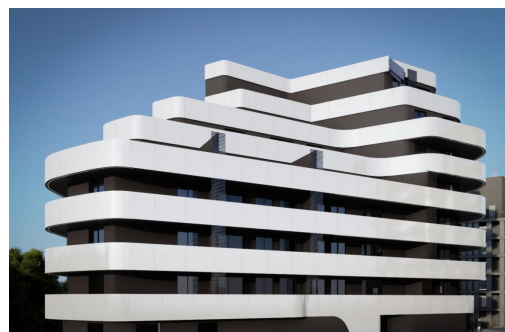

REF: RD-92985

Novostavba · Apartment · Calpe

  
2 LOŽNICE

  
2 KOUPELNY

  
111M<sup>2</sup>

  
0M<sup>2</sup>

  
ANO

  
B

## Vlastnosti

- Beach: 400 Meters
- Double Bedrooms: 2
- Gated
- Jacuzzi
- Near Bus Route
- Near Schools
- Parking - Space
- Useable Build Space: 104 Msq.
- Communal Pool
- Elevator/Lift
- Gym
- Location: Coastal, Urbanisation
- Near Commercial Center
- Near Trees
- Terrace: 7 Msq.