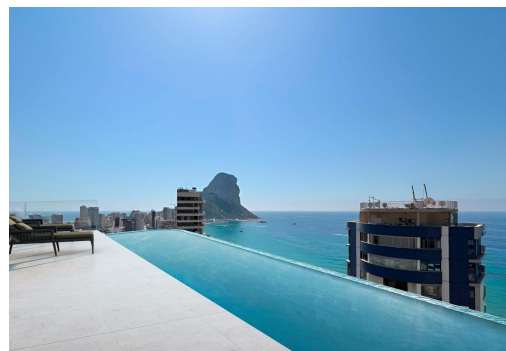

REF: RD-92985

Novostavba · Apartment · Calpe

2 LOŽNICE

2 KOUPELNY

111M²

0M²

ANO

B