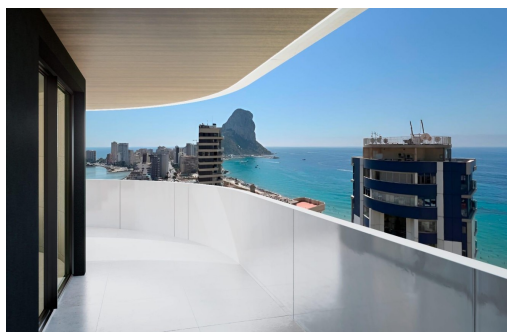

Klíčové vlastnosti

- Ložnice: 2
- Postaveno: 111m²
- Koupelny: 2
- Energetické hodnocení: B

Vlastnosti

- Beach: 400 Meters
- Double Bedrooms: 2
- Gated
- Jacuzzi
- Near Bus Route
- Near Schools
- Parking - Space
- Useable Build Space: 104 Msq.
- Communal Pool
- Elevator/Lift
- Gym
- Location: Coastal, Urbanisation
- Near Commercial Center
- Near Trees
- Terrace: 7 Msq.