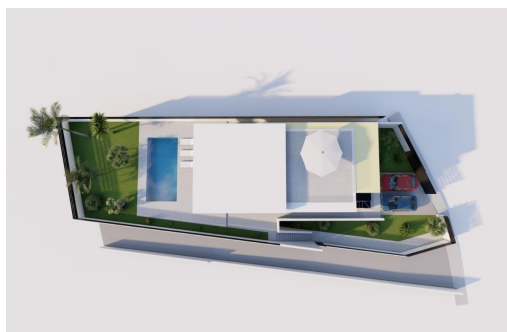

REF: RD-94822

Novostavba · Villa · Torrevieja

3 LOŽNICE

2 KOUPELNY

120M²

434M²

ANO

B

Klíčové vlastnosti

- Ložnice: 3
- Postaveno: 120m²
- Energetické hodnocení: B
- Koupelny: 2
- Pozemek: 434m²

Vlastnosti

- Beach: 3000 Meters
- Garden
- Heating: Yes Air Conditioning: Pre-Installed
- Near Bus Route
- Near Schools
- Parking - Space
- Solarium: Yes
- Useable Build Space: 105 Msq.
- Double Bedrooms: 3
- Gated
- Location: Coastal
- Near Commercial Center
- Number of Parking Spaces: 2
- Private Pool
- Terrace: 120 Msq.