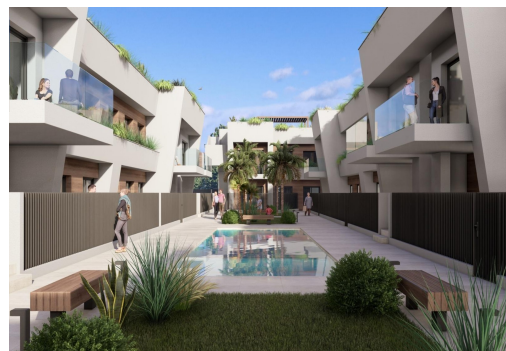

REF: RD-39620

Novostavba · Bungalow · Torre Pacheco

2 LOŽNICE

2 KOUPELNY

68M²

0M²

ANO

B