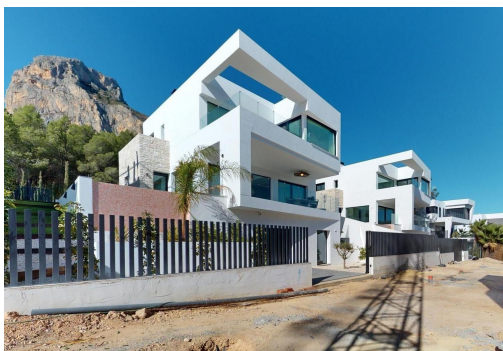

REF: RD-24247

Novostavba · Villa · Polop

3 LOŽNICE

3 KOUPELNY

293M²

434M²

ANO

A

Klíčové vlastnosti

- Ložnice: 3
- Postaveno: 293m²
- Energetické hodnocení: A
- Koupelny: 3
- Pozemek: 434m²

Vlastnosti

- Air Conditioning: Pre-Installed
- Double Bedrooms: 3
- Gated
- Location: Rural, Mountain
- Near Schools
- Parking - Space
- Storage / Trastero
- Under-Build / Basement
- Beach: 10000 Meters
- Garden
- Key Ready
- Near Commercial Center
- Number of Parking Spaces: 2
- Private Pool
- Terrace: 52 Msq.
- Useable Build Space: 188 Msq.