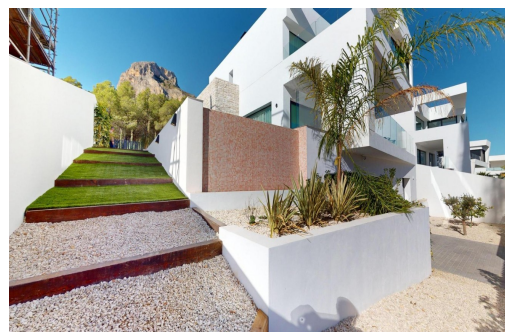

Klíčové vlastnosti

- Ložnice: 3
- Postaveno: 293m²
- Energetické hodnocení: A
- Koupelny: 3
- Pozemek: 434m²

Vlastnosti

- Air Conditioning: Pre-Installed
- Double Bedrooms: 3
- Gated
- Location: Rural, Mountain
- Near Schools
- Parking - Space
- Storage / Trastero
- Under-Build / Basement
- Beach: 10000 Meters
- Garden
- Key Ready
- Near Commercial Center
- Number of Parking Spaces: 2
- Private Pool
- Terrace: 52 Msq.
- Useable Build Space: 188 Msq.