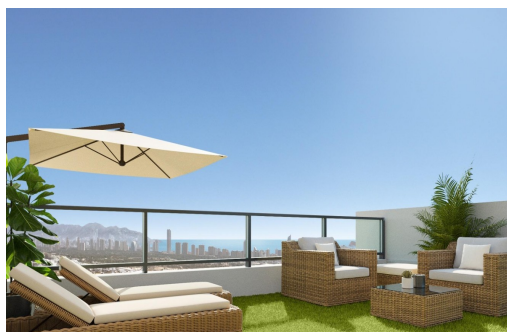

Klíčové vlastnosti

- Ložnice: 4
- Postaveno: 157m²
- Energetické hodnocení: A
- Koupelny: 3
- Pozemek: 248m²

Vlastnosti

- Air Conditioning: Pre-Installed
- Communal Pool
- Garden
- Location: Coastal, Mountain, Urbanisation
- Near Childrens Parks
- Near Schools
- Parking - Space
- Terrace: 25 Msq.
- Beach: 4500 Meters
- Double Bedrooms: 4
- Gated
- Near Bus Route
- Near Commercial Center
- Number of Parking Spaces: 1
- Private Pool
- Useable Build Space: 125 Msq.