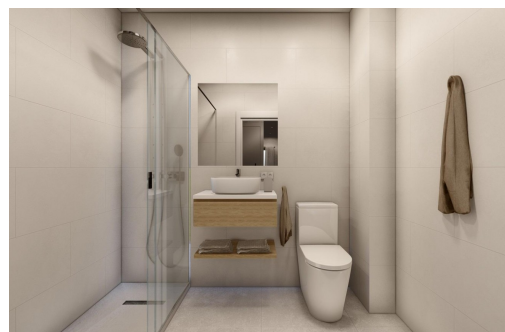

Klíčové vlastnosti

- Ložnice: 3
- Postaveno: 107m²
- Koupelny: 2
- Energetické hodnocení: B

Vlastnosti

- Air Conditioning: Pre-Installed
- Communal Pool
- Elevator/Lift
- Location: Rural, Urbanisation
- Parking - Space
- Terrace: 108 Msq.
- Beach: 9000 Meters
- Double Bedrooms: 3
- Gated
- Near Schools
- Solarium: Yes
- Useable Build Space: 95 Msq.