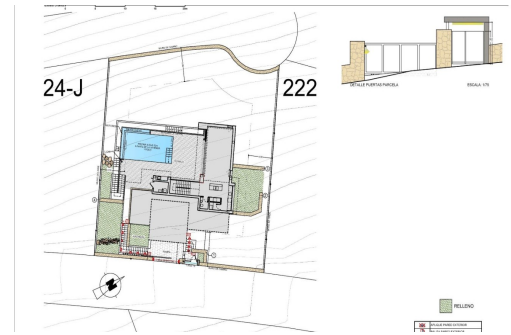

REF: SP-91547

New Build · Villa · Benitachell

3 BEDROOMS

2 BATHROOMS

193M²

878M²

YES

A

Luxury New Build Villa for Sale in Cumbre del Sol with Panoramic Sea Views ☐☐ Prime Location in Cumbre del Sol between Moraira and Calpe ☐ Discover this exclusive new build villa located in the prestigious residential area of Cumbre del Sol, one of the most sought after enclaves on the Costa Blanca North. Perfectly positioned between the charming coastal towns of Moraira and Calpe, this elevated location offers breathtaking panoramic views of the Mediterranean Sea and surrounding natural landscape. By night, the coastline lights create a spectacular setting, while during the day the iconic Montgo mountain forms a stunning backdrop. The area is known for its tranquility, privacy and proximity to essential services, international schools and beautiful coves. ☐☐ Contemporary Architecture Integrated with Nature ☐ This elegant villa has been designed with a modern architectural style that blends seamlessly with the natural contours of ...

key features

- Bedrooms: 3
- Bathrooms: 2
- Built: 193m²
- Plot: 878m²
- Energy Rating: A

Features

- BBQ
- Beach: 500 Meters
- Central heating
- Double Bedrooms: 3
- Garden
- Gated
- Location: Coastal
- Near Schools
- Number of Parking Spaces: 2
- Parking - Space
- Private Pool
- Terrace: 152 Msq.
- Toilet: 1
- Useable Build Space: 170 Msq.
- Views: Sea