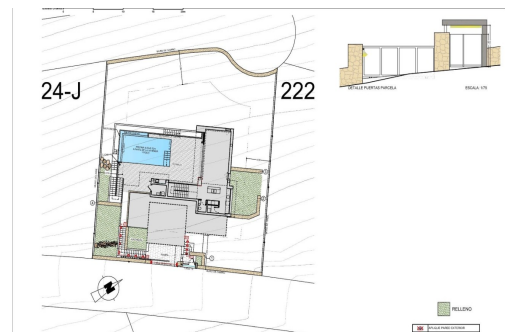

REF: SP-91547

Novostavba · Villa · Benitachell

3 LOŽNICE

2 KOUPELNY

193M²

878M²

ANO

A

Klíčové vlastnosti

- Ložnice: 3
- Postaveno: 193m²
- Energetické hodnocení: A
- Koupelny: 2
- Pozemek: 878m²

Vlastnosti

- BBQ
- Central heating
- Garden
- Location: Coastal
- Number of Parking Spaces: 2
- Private Pool
- Toilet: 1
- Views: Sea
- Beach: 500 Meters
- Double Bedrooms: 3
- Gated
- Near Schools
- Parking - Space
- Terrace: 152 Msq.
- Useable Build Space: 170 Msq.