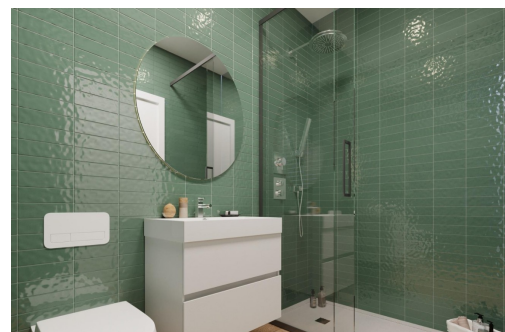

NOUVEAU COMPLEXE RÉSIDENTIEL PRÈS DE MUTXAMEL Venez vivre dans un complexe résidentiel dans une zone à haute qualité de vie, situé sur le terrain de golf de Bonalba avec une vue imprenable sur la mer près de Mutxamel, à une courte distance de l'aéroport d'Alicante, de la ville d'Alicante et des plages. Le complexe résidentiel comprend des appartements de 2 et 3 chambres avec de grandes terrasses, et des villas de 2, 3 et 4 chambres. Une maison de rêve où vous créez les meilleurs souvenirs de votre vie. Des maisons exclusives avec toutes les commodités nécessaires à proximité. Détendez-vous après une longue journée de travail dans la piscine du complexe. Chaque recoin a été aménagé avec le souci du détail. Vous aurez envie d'inviter vos amis et votre famille à profiter de votre spacieuse maison de deux, trois ou quatre chambres à coucher tous les week-ends. Profitez de la vie de vos rêves...

Principales caractéristiques

- Chambres: 2
- Construit: 71m²
- Nbr. Sdb: 2
- Énergie: B

Les caractéristiques

- Air Conditioning: Pre-Installed
- Communal Pool
- Elevator/Lift
- Location: Urbanisation
- Near Commercial Center
- Near Schools
- Parking - Space
- Useable Build Space: 62 Msq.
- Beach: 6000 Meters
- Double Bedrooms: 2
- Gated
- Near Childrens Parks
- Near Golf / Golf Resort Property
- Number of Parking Spaces: 1
- Terrace: 37 Msq.