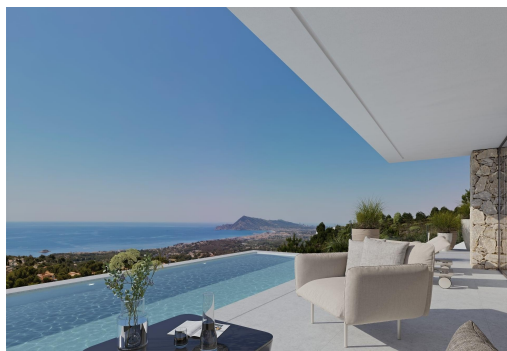

REF: SP-49410
New Build · Villa · Altea

4 BEDROOMS

4 BATHROOMS

245M²

878M²

YES

B

Exclusive contemporary-style villa in Sierra de Altea (Northern Costa Blanca). A property designed for clients seeking modern architecture, spaciousness and views of the Mediterranean Sea. Located approximately 3 km from the beach in the Sierra de Altea residential development. The villa is spread over two floors and comprises four en-suite bedrooms, a spacious living-dining room with an open-plan kitchen, and a main terrace with an infinity pool that blends into the horizon. All the main rooms face the sea and have direct access to the outside. It features a covered garage for two cars with pre-installation for an electric car charging point, as well as aerothermal systems, home automation, a lift and solar panels, ensuring comfort and energy efficiency. An exclusive property with high-end finishes and a prime location in Altea, ideal for clients seeking a home ready to enjoy the Mediterranean lifestyle with the finest quality. Altea is on...

key features

- Bedrooms: 4
- Bathrooms: 4
- Built: 245m²
- Plot: 878m²
- Energy Rating: B

Features

- BBQ
- Beach: 3000 Meters
- Central heating
- Double Bedrooms: 4
- Elevator/Lift
- Garden
- Gated
- Location: Coastal, Mountain, Urbanisation
- Near Schools
- Number of Parking Spaces: 2
- Parking - Space - Garage - Double Garage
- Private Pool
- Storage / Trastero
- Terrace: 78 Msq.
- Toilet: 1
- Useable Build Space: 220 Msq.