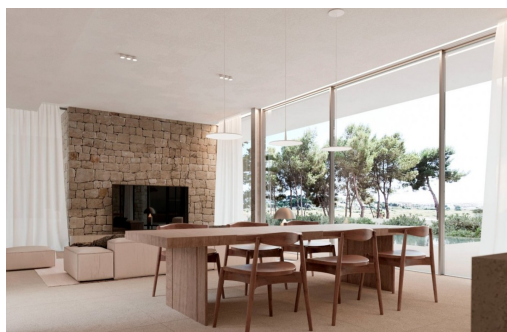

Klíčové vlastnosti

- Ložnice: 4
- Postaveno: 544m²
- Energetické hodnocení: A
- Koupelny: 4
- Pozemek: 1.046m²

Vlastnosti

- Air Conditioning: Pre-Installed
- Beach: 1200 Meters
- Garden
- Location: Coastal, Mountain
- Near Trees
- Parking - Space
- Solarium: Yes
- Terrace: 142 Msq.
- BBQ
- Double Bedrooms: 4
- Gated
- Near Schools
- Number of Parking Spaces: 2
- Private Pool
- Storage / Trastero
- Toilet: 1