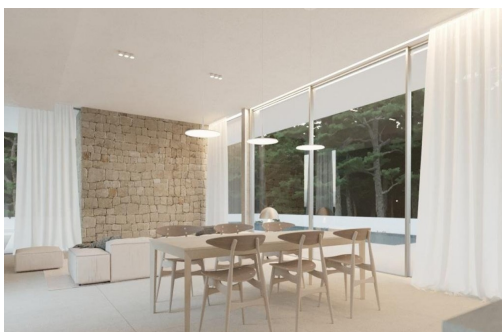

Klíčové vlastnosti

- Ložnice: 4
- Postaveno: 544m²
- Energetické hodnocení: A
- Koupelny: 4
- Pozemek: 1.046m²

Vlastnosti

- Air Conditioning: Pre-Installed
- Beach: 1200 Meters
- Garden
- Location: Coastal, Mountain
- Near Trees
- Parking - Space
- Solarium: Yes
- Terrace: 142 Msq.
- BBQ
- Double Bedrooms: 4
- Gated
- Near Schools
- Number of Parking Spaces: 2
- Private Pool
- Storage / Trastero
- Toilet: 1