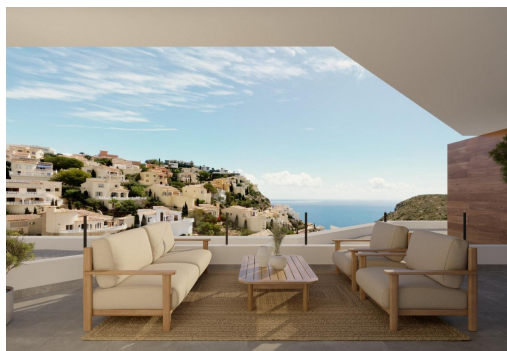

RÉF: SP-80974

Nouvelle construction · Apartment · Benitachell

2 CHAMBRES

2 NBR. SDB

78M²

0M²

OUI

B