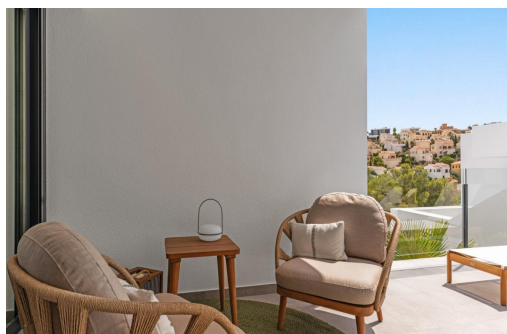

Principales caractéristiques

- Chambres: 2
- Construit: 78m²
- Nbr. Sdb: 2
- Énergie: B

Les caractéristiques

- Beach: 1500 Meters
- Double Bedrooms: 2
- Gated
- Location: Coastal, Mountain, Urbanisation
- Near Schools
- Parking - Space
- Useable Build Space: 70 Msq.
- Communal Pool
- Elevator/Lift
- Heating: Yes
- Near Commercial Center
- Number of Parking Spaces: 1
- Terrace: 21 Msq.
- Views: Sea