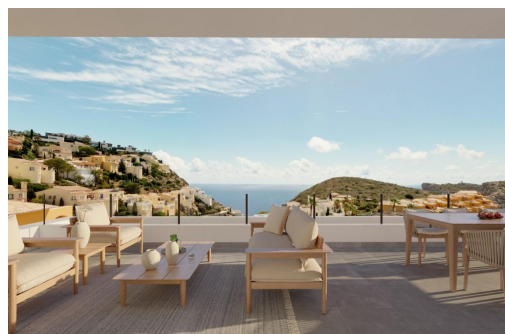

Principales caractéristiques

- Chambres: 2
- Construit: 78m²
- Nbr. Sdb: 2
- Énergie: B

Les caractéristiques

- Beach: 1500 Meters
- Double Bedrooms: 2
- Gated
- Location: Coastal, Mountain, Urbanisation
- Near Schools
- Parking - Space
- Useable Build Space: 70 Msq.
- Communal Pool
- Elevator/Lift
- Heating: Yes
- Near Commercial Center
- Number of Parking Spaces: 1
- Terrace: 21 Msq.
- Views: Sea