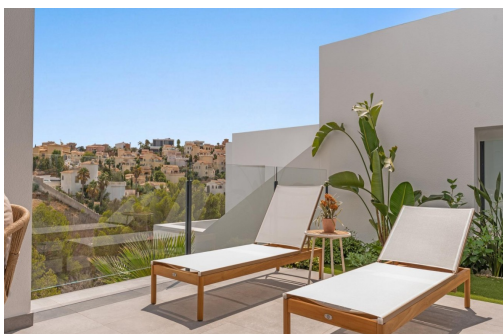

Principales caractéristiques

- Chambres: 2
- Construit: 78m²
- Nbr. Sdb: 2
- Énergie: B

Les caractéristiques

- Beach: 1500 Meters
- Double Bedrooms: 2
- Gated
- Location: Coastal, Mountain, Urbanisation
- Near Schools
- Parking - Space
- Useable Build Space: 70 Msq.
- Communal Pool
- Elevator/Lift
- Heating: Yes
- Near Commercial Center
- Number of Parking Spaces: 1
- Terrace: 21 Msq.
- Views: Sea