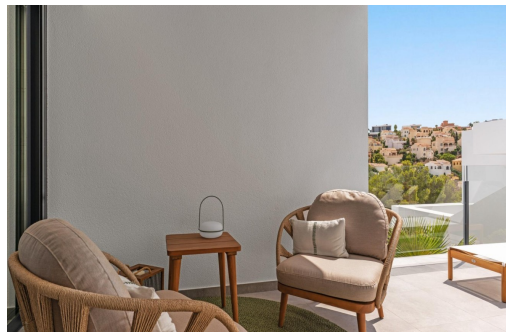

NEW BUILD RESIDENTIAL IN CUMBRE DEL SOL ☐☐ New Built modern apartments with 2 bedrooms and 2 bathrooms, kitchen open to the living room, with various models to choose from: terrace and garden on the ground floor apartments, ☐ solarium on the top floor. ☐☐ All properties distributed to make the most of the space, taking advantage of the Mediterranean light and offering a plus of comfort in your day to day. ☐☐ The equipment in the apartments are also oriented to comfort with under-floor heating, hot and cold air conditioning by conduits with thermostat in the living room, hot water by Altherma system, electrical appliances are included and a project of decoration to give them style and warmness. ☐☐ The communal areas are designed for relax and enjoy as a family, with pool surrounded by large terraces to enjoy the sun, playground for kids, social club, gardens and parking areas. ☐☐ Within a short distance to C...