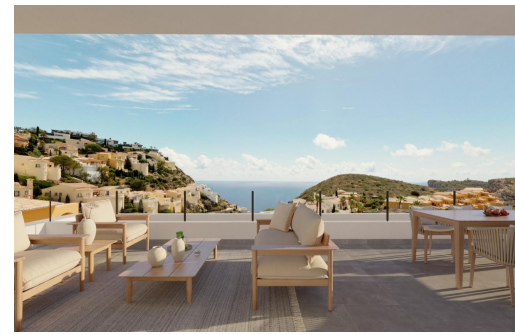

NEW BUILD RESIDENTIAL IN CUMBRE DEL SOL ☐☐ New Built modern apartments with 2 bedrooms and 2 bathrooms, kitchen open to the living room, with various models to choose from: terrace and garden on the ground floor apartments, ☐ solarium on the top floor. ☐☐ All properties distributed to make the most of the space, taking advantage of the Mediterranean light and offering a plus of comfort in your day to day. ☐☐ The equipment in the apartments are also oriented to comfort with under-floor heating, hot and cold air conditioning by conduits with thermostat in the living room, hot water by Altherma system, electrical appliances are included and a project of decoration to give them style and warmness. ☐☐ The communal areas are designed for relax and enjoy as a family, with pool surrounded by large terraces to enjoy the sun, playground for kids, social club, gardens and parking areas. ☐☐ Within a short distance to C...