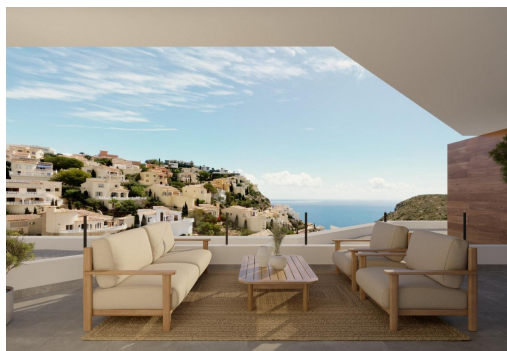

REF: SP-80974

New Build · Apartment · Benitachell

2 BEDROOMS

2 BATHROOMS

78M²

0M²

YES

B