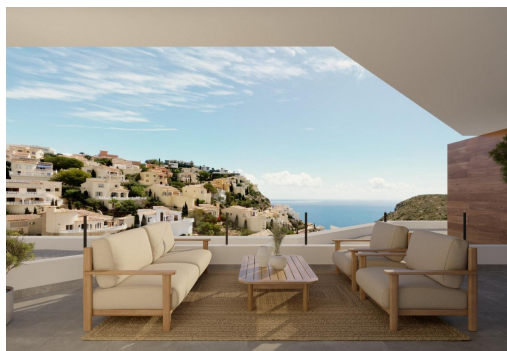

REF: [SP-80974](#)

Novostavba · Apartment · Benitachell

2 LOŽNICE

2 KOUPELNY

78M²

0M²

ANO

B