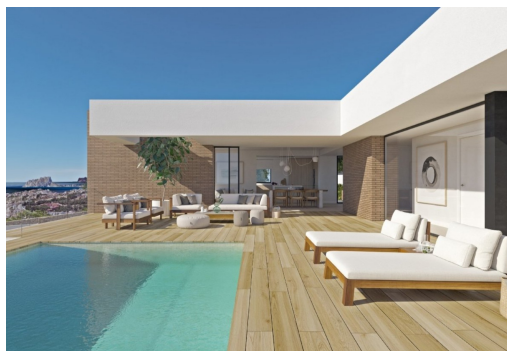

REF: SP-19945

Nowo zbudowane · Willa · Benitachell

3 SYPIALNIE

4 ŁAZIENKI

615M²

951M²

TAK

B