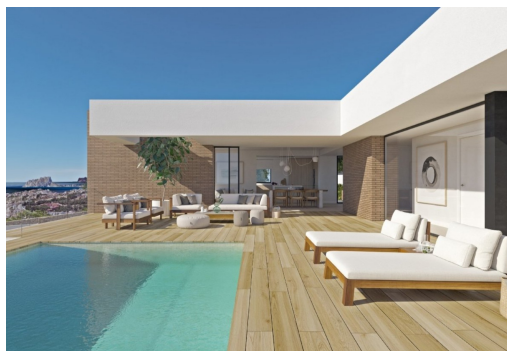

REF: SP-19945

New Build · Villa · Benitachell

3 BEDROOMS

4 BATHROOMS

615M²

951M²

YES

B