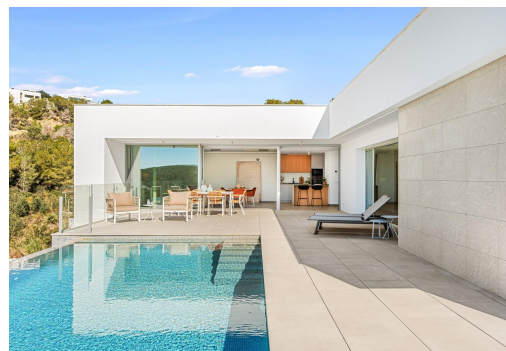

REF: SP-45137

New Build · Villa · Benitachell

3 BEDROOMS

3 BATHROOMS

142M²

813M²

YES

B