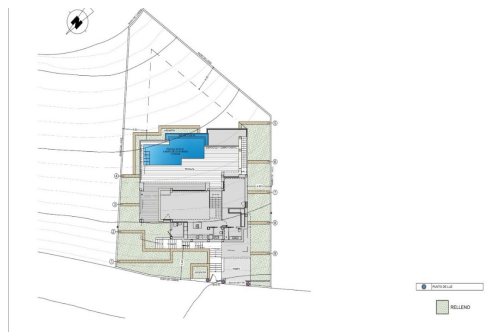

REF: SP-81706

Nowo zbudowane · Willa · Benitachell

3 SYPIALNIE

4 ŁAZIENKI

181M²

824M²

TAK

B

key features

- Sypialnie: 3
- Powierzchnia: 181m²
- Ocena energetyczna: B
- Łazienki: 4
- Działka: 824m²

Szczegóły oferty

- Air Conditioning: Pre-Installed
- Double Bedrooms: 3
- Location: Coastal, Mountain
- Near Trees
- Ogród
- Private Pool
- Terrace: 123 Msq.
- Views: Sea
- Beach: 1000 Meters
- Gated
- Near Schools
- Number of Parking Spaces: 1
- Parking - Space
- Storage / Trastero
- Useable Build Space: 144 Msq.