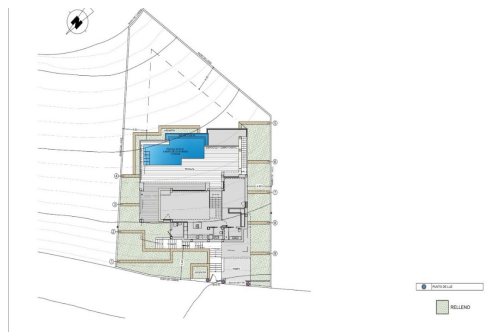

REF: SP-81706

New Build · Villa · Benitachell

3 BEDROOMS

4 BATHROOMS

181M²

824M²

YES

B

NEW BUILD VILLA WITH THE SEA VIEWS IN CUMBRE DEL SOL New Build luxury villa with private pool and sea views in the Residential Resort Cumbre del Sol, in Benitachell, on the Costa Blanca North, between Alicante and Valencia city. A modern design and an elegant and bright layout are the keys to this villa with 3 bedrooms, all with en-suite bathrooms, with the master bedroom also having a large dressing room. The ground floor of this property allows us to extend it to 4 bedrooms. The main floor is characterised by open-plan spaces, where the kitchen and living-dining room are joined together and open onto the main terrace with a beautiful private infinity pool and the porch. Its layout and design have been conceived to make the most of the sea views, both from the bedrooms and from the living-dining room. At the same time, special attention has been paid to privacy, incorporating a vertical wall that not only prov...

key features

- Bedrooms: 3
- Bathrooms: 4
- Built: 181m²
- Plot: 824m²
- Energy Rating: B

Features

- Air Conditioning: Pre-Installed
- Beach: 1000 Meters
- Double Bedrooms: 3
- Garden
- Gated
- Location: Coastal, Mountain
- Near Schools
- Near Trees
- Number of Parking Spaces: 1
- Parking - Space
- Private Pool
- Storage / Trastero
- Terrace: 123 Msq.
- Useable Build Space: 144 Msq.
- Views: Sea