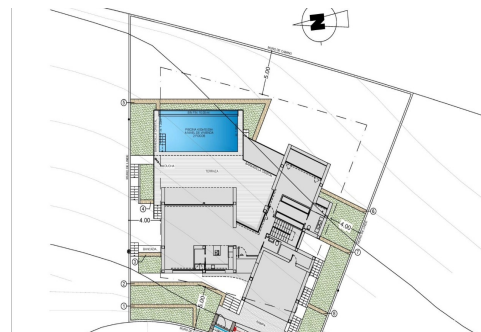

REF: SP-41587

New Build · Villa · Benitachell

3 BEDROOMS

4 BATHROOMS

266M²

1.000M²

YES

B

NEW BUILD LUXURY VILLA IN CUMBRE DEL SOL Cumbre del Sol is a place where you can enjoy both nature as well as the sun and sea. This luxury villa offers peace and comfort so the owner can relax peacefully with an incredible sea view. Could this be your future home? New Build villa design combines in a stylish and functional way a truly modern architecture. On its façade, characterized by large geometric figures created based on straight lines and the shape of cubes, the colour white dominates, giving the villa an elegant design as well as minimalistic. It's garden, 100% mediterranean in style, has stone walls which help to integrate the villa with its surroundings. The living area is on the same floor. A spacious kitchen with a centre island equipped with top brand electrical appliances, a large living room and terrace with an amazing view of the Mediterranean sea. The living room has a very warm and cosy design. It consists of a large room,...

key features

- Bedrooms: 3
- Bathrooms: 4
- Built: 266m²
- Plot: 1.000m²
- Energy Rating: B

Features

- Air Conditioning: Pre-Installed
- Beach: 1000 Meters
- Double Bedrooms: 3
- Garden
- Gated
- Location: Coastal, Urbanisation
- Near Commercial Center
- Near Schools
- Number of Parking Spaces: 2
- Parking - Space
- Private Pool
- Storage / Trastero
- Terrace: 152 Msq.
- Useable Build Space: 210 Msq.
- Views: Sea