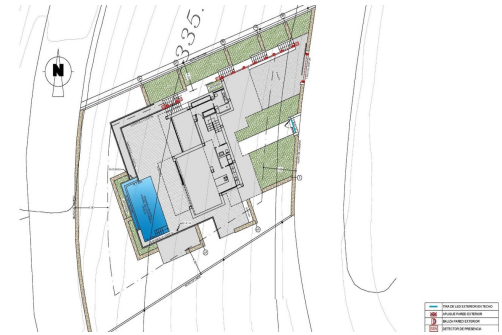

REF: SP-90914

New Build · Villa · Benitachell

3 BEDROOMS

4 BATHROOMS

239M²

932M²

YES

B

NEW BUILD LUXURY VILLA IN CUMBRE DEL SOL □□ New Build luxury villa with spectacular sea views is ideal to live in with the family or to enjoy with friends. It is located at the top of Puig de la Llorençà, in the Residential Cumbre del Sol dominating over the residential area and with an unbeatable sea view. A unique and exclusive place in the North Costa Blanca region. □□ Its modern architecture, based on straight lines, combined with the Mediterranean style blends perfectly with its surroundings. This villa has been completely designed to enhance functionality and comfort, without cutting back an ounce on design. The villa is surrounded by a large garden with indigenous plants and elements. A feature that particularly stands out is the natural stone walls. □□ The villa has a private parking area on the top floor for up to two vehicles, since access to the villa is located on the same floor. □□ Once inside, we will find ...

key features

- Bedrooms: 3
- Bathrooms: 4
- Built: 239m²
- Plot: 932m²
- Energy Rating: B

Features

- Air Conditioning: Pre-Installed
- Beach: 500 Meters
- Double Bedrooms: 3
- Garden
- Gated
- Location: Coastal
- Near Commercial Center
- Near Schools
- Number of Parking Spaces: 2
- Parking - Space
- Private Pool
- Storage / Trastero
- Terrace: 220 Msq.
- Under-Build / Basement
- Useable Build Space: 190 Msq.
- Views: Sea