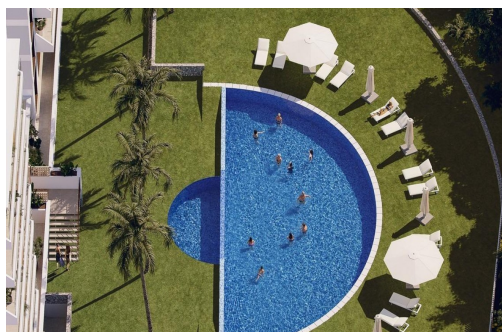

TORRE 1	
TIPO J	
VESTIBULO	1,35
SALON-COMEDOR	16,45
COCINA	8,60
DORMITORIO 1	10,19
DORMITORIO 2	10,32
PASO	1,19
BANO 1	2,75
BANO 2	2,04
TOTAL SUP. ÚTIL	55,83
TERRAZA 1 ÚTIL	41,88
TERRAZA 2 ÚTIL	5,00
SUP. CONSTR.	55,82
SUP. CONSTR.COMUNES	14,54
TOTAL SUP. CONSTR.	60,16