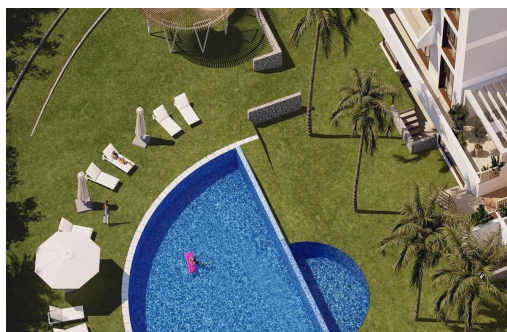

TORRE 1	
TIPO J	
VESTIBULO	1,35
SALON-COMEDOR	16,45
COCINA	8,60
DORMITORIO 1	10,19
DORMITORIO 2	10,32
PASO	1,19
BANO 1	2,75
BANO 2	2,04
TOTAL SUP. ÚTIL	55,83
TERRAZA 1 ÚTIL	41,88
TERRAZA 2 ÚTIL	5,00
SUP. CONSTR.	55,82
SUP. CONSTR.COMUNES	14,54
TOTAL SUP. CONSTR.	60,16