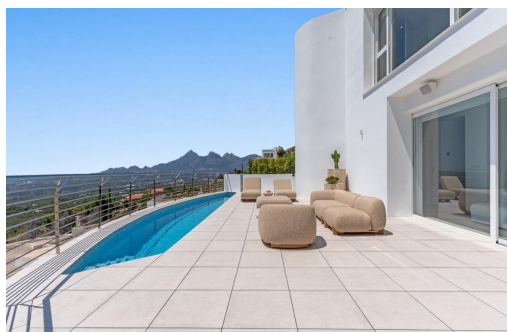

Luxury villa in Altea with sea views and a private swimming pool. In Altea, nestled between the blue of the sea and the green of the pine forests, lies this four-storey home, designed to embrace the landscape. From its terraces, the views stretch out towards the Mediterranean, the coastal woodlands and the skyline of Benidorm, creating a visual connection that makes every day a unique experience. The house is laid out across several levels, perfectly integrated and connected by a lift, with a layout that allows for separate areas for rest, leisure and socialising. The main floor houses the communal areas, where the living room, kitchen and dining room flow into one another in a continuous, light-filled space. The four bedrooms, a leisure area with a TV and billiards area, an office area and storage spaces are distributed across the upper and lower levels. The master bedroom is on the top floor, a private space compri...

key features

- Bedrooms: 4
- Bathrooms: 5
- Built: 405m²
- Plot: 150m²
- Energy Rating: B

Features

- Beach: 6000 Meters
- Central heating
- Double Bedrooms: 4
- Elevator/Lift
- Furnished
- Garden
- Gated
- Key Ready
- Location: Coastal, Mountain, Urbanisation
- Near Schools
- Number of Parking Spaces: 3
- Parking - Space - Garage - Double Garage
- Private Pool
- Storage / Trastero
- Terrace: 145 Msq.
- Under-Build / Basement