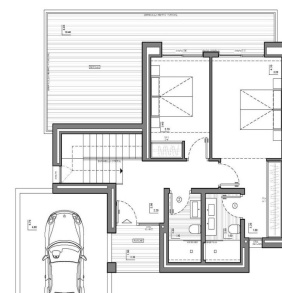

REF: SP-13971

New Build · Villa · Benitachell

2 BEDROOMS

2 BATHROOMS

143M²

479M²

YES

B

NEW BUILD LUXURY VILLA IN CUMBRE DEL SOL □□ New Build luxury villa with spectacular sea views is ideal to live in with the family or to enjoy with friends. It is located at the top of Puig de la Llorençà, in the Residential Cumbre del Sol dominating over the residential area and with an unbeatable sea view. A unique and exclusive place in the North Costa Blanca region. □□ Its modern architecture, based on straight lines, combined with the Mediterranean style blends perfectly with its surroundings. This villa has been completely designed to enhance functionality and comfort, without cutting back an ounce on design. The villa is surrounded by a large garden with indigenous plants and elements. A feature that particularly stands out is the natural stone walls. □□ The villa has a private parking area on the top floor for up to two vehicles, since access to the villa is located on the same floor. □□ Once inside, we will find ...

key features

- Bedrooms: 2
- Bathrooms: 2
- Built: 143m²
- Plot: 479m²
- Energy Rating: B

Features

- Beach: 800 Meters
- Central Heating/Air Conditioning: Pre-Installed
- Double Bedrooms: 2
- Garden
- Gated
- Location: Coastal, Urbanisation
- Near Commercial Center
- Near Schools
- Number of Parking Spaces: 2
- Parking - Space
- Private Pool
- Terrace: 82 Msq.
- Toilet: 1
- Useable Build Space: 120 Msq.