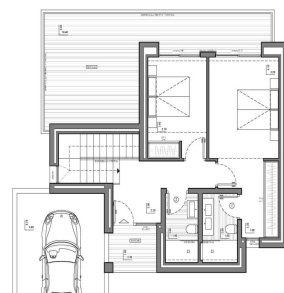

REF: SP-13971

Novostavba · Villa · Benitachell

2 LOŽNICE

2 KOUPELNY

143M²

479M²

ANO

B

Klíčové vlastnosti

- Ložnice: 2
- Postaveno: 143m²
- Energetické hodnocení: B
- Koupelny: 2
- Pozemek: 479m²

Vlastnosti

- Beach: 800 Meters
- Double Bedrooms: 2
- Gated
- Near Commercial Center
- Number of Parking Spaces: 2
- Private Pool
- Toilet: 1
- Central HeatingAir Conditioning: Pre-Installed
- Garden
- Location: Coastal, Urbanisation
- Near Schools
- Parking - Space
- Terrace: 82 Msq.
- Useable Build Space: 120 Msq.