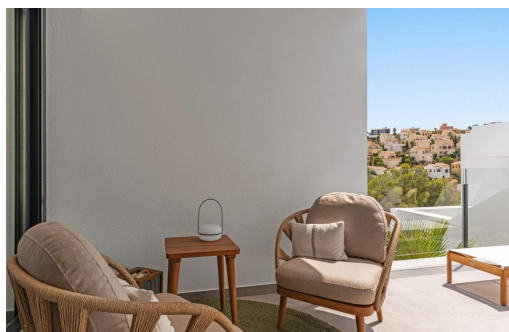

Klíčové vlastnosti

- Ložnice: 2
- Postaveno: 78m²
- Koupelny: 2
- Energetické hodnocení: B

Vlastnosti

- Beach: 1500 Meters
- Double Bedrooms: 2
- Gated
- Location: Coastal, Mountain, Urbanisation
- Near Schools
- Parking - Space
- Useable Build Space: 70 Msq.
- Communal Pool
- Elevator/Lift
- Heating: Yes
- Near Commercial Center
- Number of Parking Spaces: 1
- Terrace: 21 Msq.
- Views: Sea