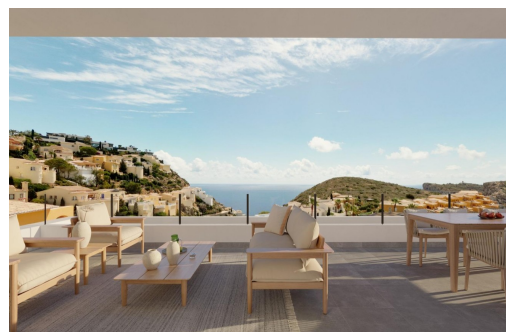

Klíčové vlastnosti

- Ložnice: 2
- Postaveno: 78m²
- Koupelny: 2
- Energetické hodnocení: B

Vlastnosti

- Beach: 1500 Meters
- Double Bedrooms: 2
- Gated
- Location: Coastal, Mountain, Urbanisation
- Near Schools
- Parking - Space
- Useable Build Space: 70 Msq.
- Communal Pool
- Elevator/Lift
- Heating: Yes
- Near Commercial Center
- Number of Parking Spaces: 1
- Terrace: 21 Msq.
- Views: Sea