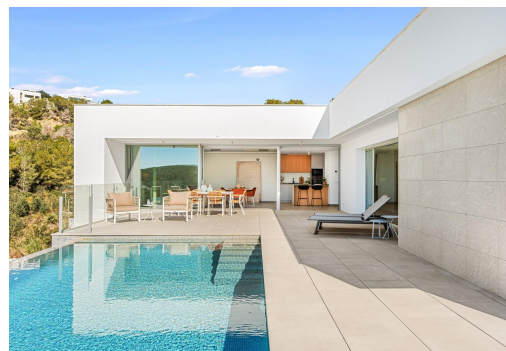

REF: SP-44915

New Build · Villa · Benitachell

3 BEDROOMS

3 BATHROOMS

142M²

813M²

YES

B