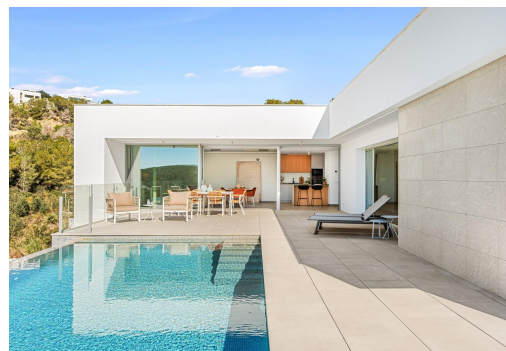

REF: SP-44915

Novostavba · Villa · Benitachell

3 LOŽNICE

3 KOUPELNY

142M²

813M²

ANO

B