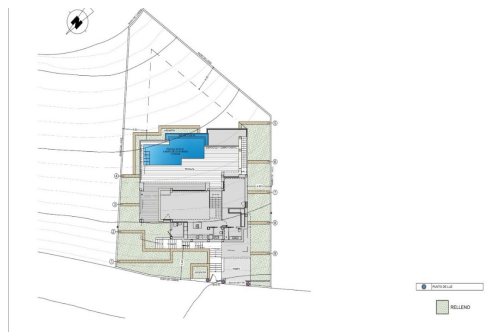

REF: SP-36479

Nowo zbudowane · Willa · Benitachell

3 SYPIALNIE

4 ŁAZIENKI

181M²

824M²

TAK

B

key features

- Sypialnie: 3
- Powierzchnia: 181m²
- Ocena energetyczna: B
- Łazienki: 4
- Działka: 824m²

Szczegóły oferty

- Air Conditioning: Pre-Installed
- Double Bedrooms: 3
- Location: Coastal, Mountain
- Near Trees
- Ogród
- Private Pool
- Terrace: 123 Msq.
- Views: Sea
- Beach: 1000 Meters
- Gated
- Near Schools
- Number of Parking Spaces: 1
- Parking - Space
- Storage / Trastero
- Useable Build Space: 144 Msq.