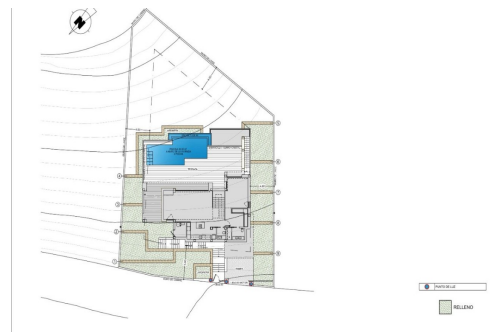

REF: SP-36479

New Build · Villa · Benitachell

3 BEDROOMS

4 BATHROOMS

181M²

824M²

YES

B

NEW BUILD VILLA WITH THE SEA VIEWS IN CUMBRE DEL SOL New Build luxury villa with private pool and sea views in the Residential Resort Cumbre del Sol, in Benitachell, on the Costa Blanca North, between Alicante and Valencia city. A modern design and an elegant and bright layout are the keys to this villa with 3 bedrooms, all with en-suite bathrooms, with the master bedroom also having a large dressing room. The ground floor of this property allows us to extend it to 4 bedrooms. The main floor is characterised by open-plan spaces, where the kitchen and living-dining room are joined together and open onto the main terrace with a beautiful private infinity pool and the porch. Its layout and design have been conceived to make the most of the sea views, both from the bedrooms and from the living-dining room. At the same time, special attention has been paid to privacy, incorporating a vertical wall that not only prov...

key features

- Bedrooms: 3
- Bathrooms: 4
- Built: 181m²
- Plot: 824m²
- Energy Rating: B

Features

- Air Conditioning: Pre-Installed
- Beach: 1000 Meters
- Double Bedrooms: 3
- Garden
- Gated
- Location: Coastal, Mountain
- Near Schools
- Near Trees
- Number of Parking Spaces: 1
- Parking - Space
- Private Pool
- Storage / Trastero
- Terrace: 123 Msq.
- Useable Build Space: 144 Msq.
- Views: Sea