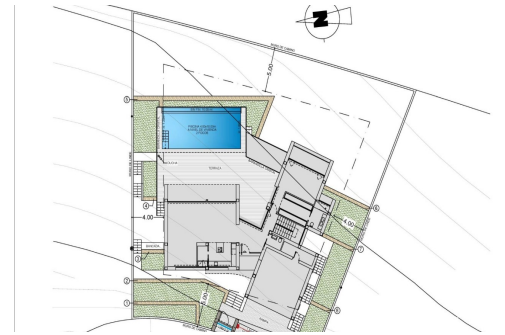

**NEW BUILD LUXURY VILLA IN CUMBRE DEL SOL** Cumbre del Sol is a place where you can enjoy both nature as well as the sun and sea. This luxury villa offers peace and comfort so the owner can relax peacefully with an incredible sea view. Could this be your future home? New Build villa design combines in a stylish and functional way a truly modern architecture. On its façade, characterized by large geometric figures created based on straight lines and the shape of cubes, the colour white dominates, giving the villa an elegant design as well as minimalistic. It's garden, 100% mediterranean in style, has stone walls which help to integrate the villa with its surroundings. The living area is on the same floor. A spacious kitchen with a centre island equipped with top brand electrical appliances, a large living room and terrace with an amazing view of the Mediterranean sea. The living room has a very warm and cosy desi...