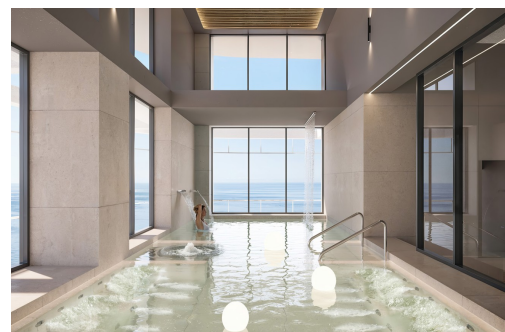

TM Tower is located in Benidorm, just 150 metres from Poniente Beach, the idyllic holiday destination on the Costa Blanca, internationally recognised as one of the most vibrant cities on the Spanish coast and the best choice for living or enjoying your holidays without compromising on anything. A high comfort environment where the primary aim is to achieve exceptional quality of life.

key features

- Bedrooms: 1
- Bathrooms: 1
- Built: 80m²
- Plot: 64m²
- Energy Rating: In process