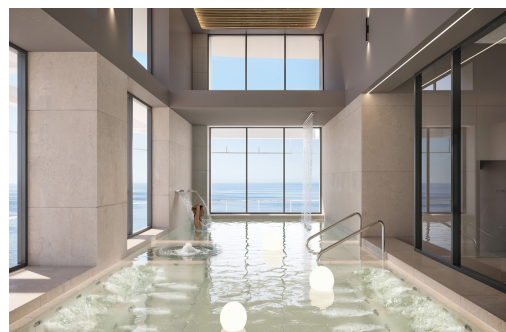

TM Tower is located in Benidorm, just 150 metres from Poniente Beach, the idyllic holiday destination on the Costa Blanca, internationally recognised as one of the most vibrant cities on the Spanish coast and the best choice for living or enjoying your holidays without compromising on anything. A high comfort environment where the primary aim is to achieve exceptional quality of life.

key features

- Bedrooms: 3
- Bathrooms: 2
- Built: 142m²
- Plot: 117m²
- Energy Rating: In process