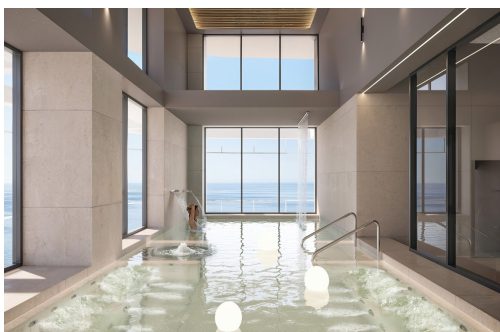

TM Tower is located in Benidorm, just 150 metres from Poniente Beach, the idyllic holiday destination on the Costa Blanca, internationally recognised as one of the most vibrant cities on the Spanish coast and the best choice for living or enjoying your holidays without compromising on anything. A high comfort environment where the primary aim is to achieve exceptional quality of life.

key features

- Bedrooms: 2
- Bathrooms: 2
- Built: 119m²
- Plot: 97m²
- Energy Rating: In process