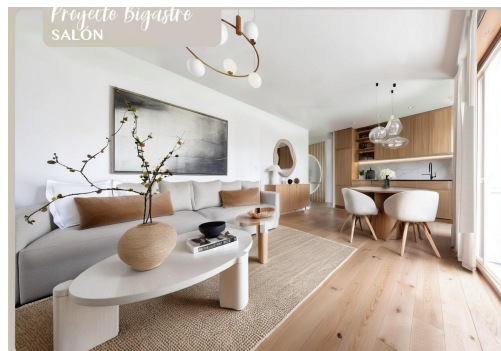

REF: RD-66659

Novostavba · Apartment · Bigastro

Projecto Bigastro
FACHADA

2 LOŽNICE

1 KOUPELNY

63M²

0M²

B