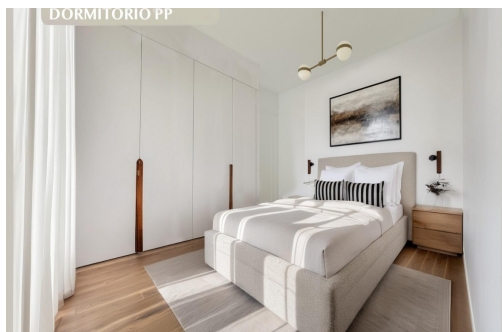

Klíčové vlastnosti

- Ložnice: 2
- Postaveno: 63m²
- Koupelny: 1
- Energetické hodnocení: B

Vlastnosti

- Beach: 25000 Meters
- Elevator/Lift
- Location: Rural
- Near Schools
- Space
- Terrace: 9 Msq.
- Useable Build Space: 53 Msq.
- Double Bedrooms: 2
- Laundry Room
- Near Bus Route
- Solarium: Yes
- Storage / Trastero
- Toilet: 1