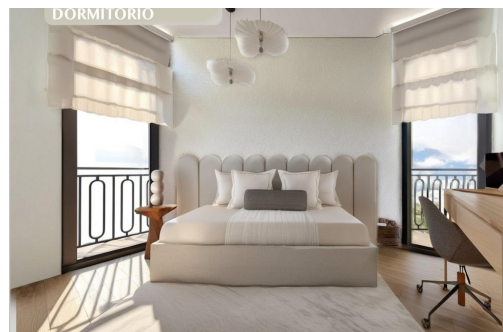

Klíčové vlastnosti

- Ložnice: 2
- Postaveno: 63m²
- Koupelny: 1
- Energetické hodnocení: B

Vlastnosti

- Beach: 25000 Meters
- Elevator/Lift
- Location: Rural
- Near Schools
- Space
- Terrace: 9 Msq.
- Useable Build Space: 53 Msq.
- Double Bedrooms: 2
- Laundry Room
- Near Bus Route
- Solarium: Yes
- Storage / Trastero
- Toilet: 1