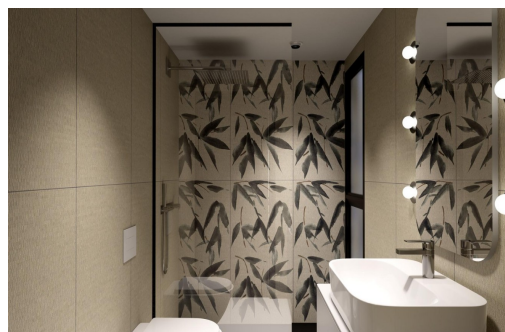

Klíčové vlastnosti

- Ložnice: 2
- Postaveno: 54m²
- Koupelny: 1
- Energetické hodnocení: A

Vlastnosti

- Air Conditioning: Pre-Installed
- Communal Pool
- Elevator/Lift
- Near Bus Route
- Near Schools
- Terrace: 24 Msq.
- Beach: 60 Meters
- Double Bedrooms: 2
- Location: Coastal
- Near Commercial Center
- Parking - Space
- Useable Build Space: 45 Msq.