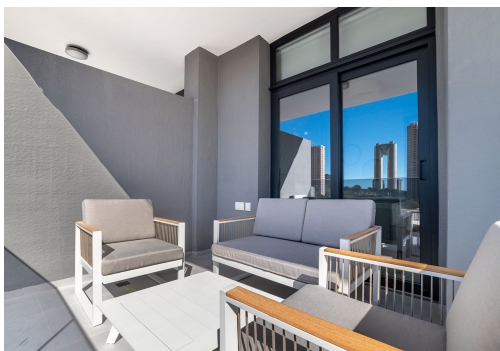

REF: TM-43117

New Build · Apartment · Benidorm

3 BEDROOMS

2 BATHROOMS

131M²

103M²

YES

IN PROCESS