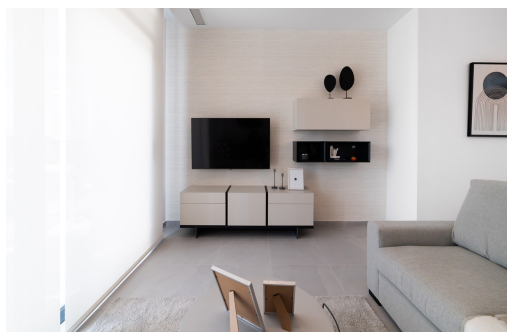

At Eagle Tower by TM, you can enjoy the sea, golf, and Benidorm lifestyle all in one. Located in a privileged area next to "Las Rejas Golf," just 1 km from Poniente Beach, with excellent communication via both the N-332 and AP7 highways. Eagle Tower by TM will feature a unique tower with a variety of housing options to choose from, including 1, 2, 3, and 4-bedroom apartments, each with a parking space and spacious glass balconies offering greater brightness and views from your home. In addition, the development includes magnificent communal areas spanning 5,400 square meters, with adult and children's pools, 2 Jacuzzis, a playground, equipped gym, paddle tennis court, multi-sport court, green areas, and several bicycle parking zones.