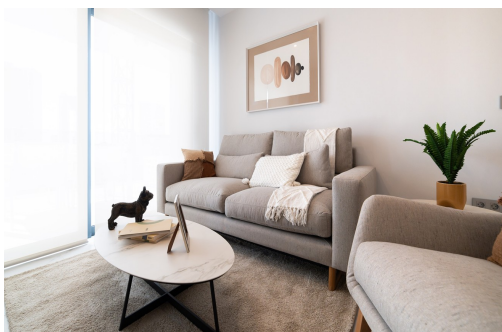

At Eagle Tower by TM, you can enjoy the sea, golf, and Benidorm lifestyle all in one. Located in a privileged area next to "Las Rejas Golf," just 1 km from Poniente Beach, with excellent communication via both the N-332 and AP7 highways. Eagle Tower by TM will feature a unique tower with a variety of housing options to choose from, including 1, 2, 3, and 4-bedroom apartments, each with a parking space and spacious glass balconies offering greater brightness and views from your home. In addition, the development includes magnificent communal areas spanning 5,400 square meters, with adult and children's pools, 2 Jacuzzis, a playground, equipped gym, paddle tennis court, multi-sport court, green areas, and several bicycle parking zones.