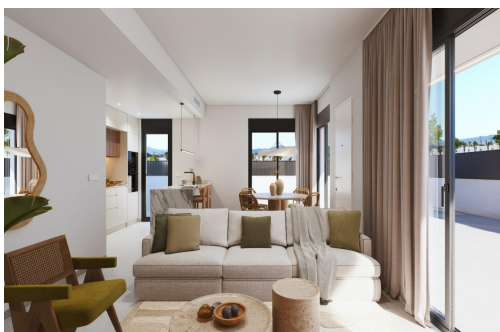

Klíčové vlastnosti

- Ložnice: 4
- Postaveno: 220m²
- Energetické hodnocení: B
- Koupelny: 4
- Pozemek: 295m²

Vlastnosti

- BBQ
- Communal Pool
- Garden
- Jacuzzi
- Near Childrens Parks
- Near Schools
- Parking - Space
- Solarium: Yes
- Beach: 3600 Meters
- Double Bedrooms: 4
- Gated
- Location: Coastal, Urbanisation
- Near Commercial Center
- Number of Parking Spaces: 1
- Private Pool
- Terrace: 194 Msq.