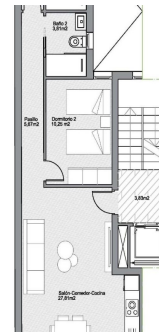

REF: RD-72240

Nowo zbudowane · Apartament · Torrevieja

2 SYPIALNIE

2 ŁAZIENKI

82M²

0M²

TAK

B

key features

- Sypialnie: 2
- Łazienki: 2
- Powierzchnia: 82m²
- Ocena energetyczna: B

Szczegóły oferty

- Air Conditioning: Pre-Installed
- Beach: 1000 Meters
- Communal Pool
- Double Bedrooms: 2
- Elevator/Lift
- Location: Coastal
- Near Bus Route
- Near Commercial Center
- Near Schools
- Solarium: Yes
- Space
- Terrace: 3 Msq.
- Useable Build Space: 70 Msq.