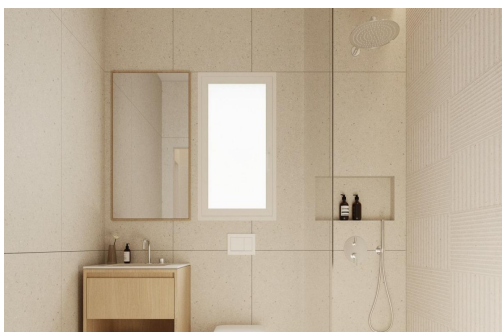

Klíčové vlastnosti

- Ložnice: 2
- Postaveno: 82m²
- Koupelny: 2
- Energetické hodnocení: B

Vlastnosti

- Air Conditioning: Pre-Installed
- Communal Pool
- Elevator/Lift
- Near Bus Route
- Near Schools
- Space
- Useable Build Space: 70 Msq.
- Beach: 1000 Meters
- Double Bedrooms: 2
- Location: Coastal
- Near Commercial Center
- Solarium: Yes
- Terrace: 3 Msq.