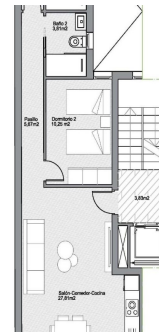

REF: RD-51823

Nowo zbudowane · Apartament · Torrevieja

2 SYPIALNIE

2 ŁAZIENKI

82M²

0M²

TAK

B

key features

- Sypialnie: 2
- Łazienki: 2
- Powierzchnia: 82m²
- Ocena energetyczna: B

Szczegóły oferty

- Air Conditioning: Pre-Installed
- Beach: 1000 Meters
- Communal Pool
- Double Bedrooms: 2
- Elevator/Lift
- Location: Coastal
- Near Bus Route
- Near Commercial Center
- Near Schools
- Solarium: Yes
- Space
- Terrace: 3 Msq.
- Useable Build Space: 70 Msq.