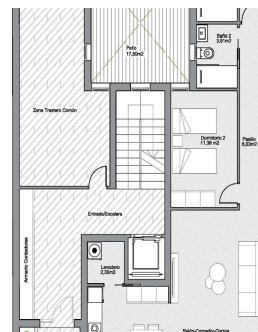

REF: RD-84209

Nowo zbudowane · Apartament · Torrevieja

2 SYPIALNIE

2 ŁAZIENKI

101M²

0M²

TAK

B

key features

- Sypialnie: 2
- Łazienki: 2
- Powierzchnia: 101m²
- Ocena energetyczna: B

Szczegóły oferty

- Air Conditioning: Pre-Installed
- Beach: 1000 Meters
- Communal Pool
- Double Bedrooms: 2
- Elevator/Lift
- Location: Coastal
- Near Bus Route
- Near Commercial Center
- Near Schools
- Patio
- Solarium: Yes
- Space
- Terrace: 19 Msq.
- Useable Build Space: 90 Msq.