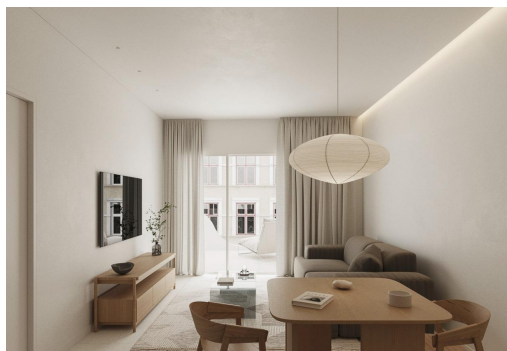

REF: RD-84209

New Build · Apartment · Torrevieja

2 BEDROOMS

2 BATHROOMS

101M²

0M²

YES

B