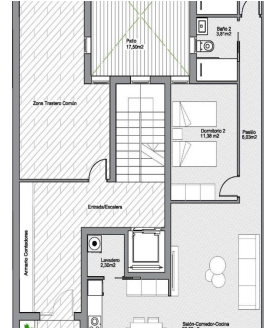

REF: RD-84209

New Build · Apartment · Torrevieja

2 BEDROOMS

2 BATHROOMS

101M²

0M²

YES

B

Modern New Build Apartments in the Heart of Torrevieja, Just 600 m from the Sea ☐☐ Exclusive Boutique Development in Central Torrevieja ☐ Discover an exclusive residential project of only 7 modern new build apartments, ideally located in the vibrant center of Torrevieja, Alicante. Just 600 m from the seafront, these stylish homes perfectly combine the advantages of coastal living with the convenience of an urban lifestyle, offering easy access to shops, restaurants, and leisure options. ☐☐ Contemporary Design and Smart Layouts ☐ Choose between 1 or 2 bedroom apartments, each with 2 bathrooms (one en-suite). The open layouts are designed to maximize space and natural light, ensuring both comfort and functionality. Premium finishes such as security entrance doors, fitted wardrobes with textile finishes, aluminum carpentry with thermal break, and motorized shutters in the living room guarantee durability and style. Kitchens and bathr...

key features

- Bedrooms: 2
- Bathrooms: 2
- Built: 101m²
- Energy Rating: B

Features

- Air Conditioning: Pre-Installed
- Beach: 1000 Meters
- Communal Pool
- Double Bedrooms: 2
- Elevator/Lift
- Location: Coastal
- Near Bus Route
- Near Commercial Center
- Near Schools
- Patio
- Solarium: Yes
- Space
- Terrace: 19 Msq.
- Useable Build Space: 90 Msq.