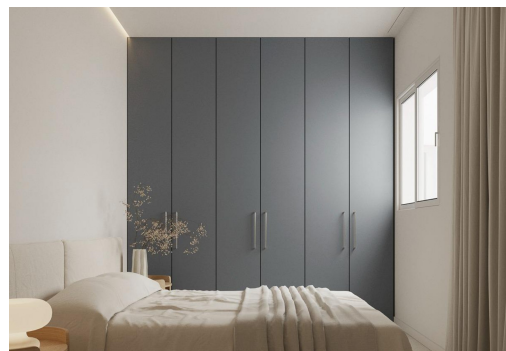

REF: RD-84209

New Build · Apartment · Torrevieja

2 BEDROOMS

2 BATHROOMS

101M²

0M²

YES

B